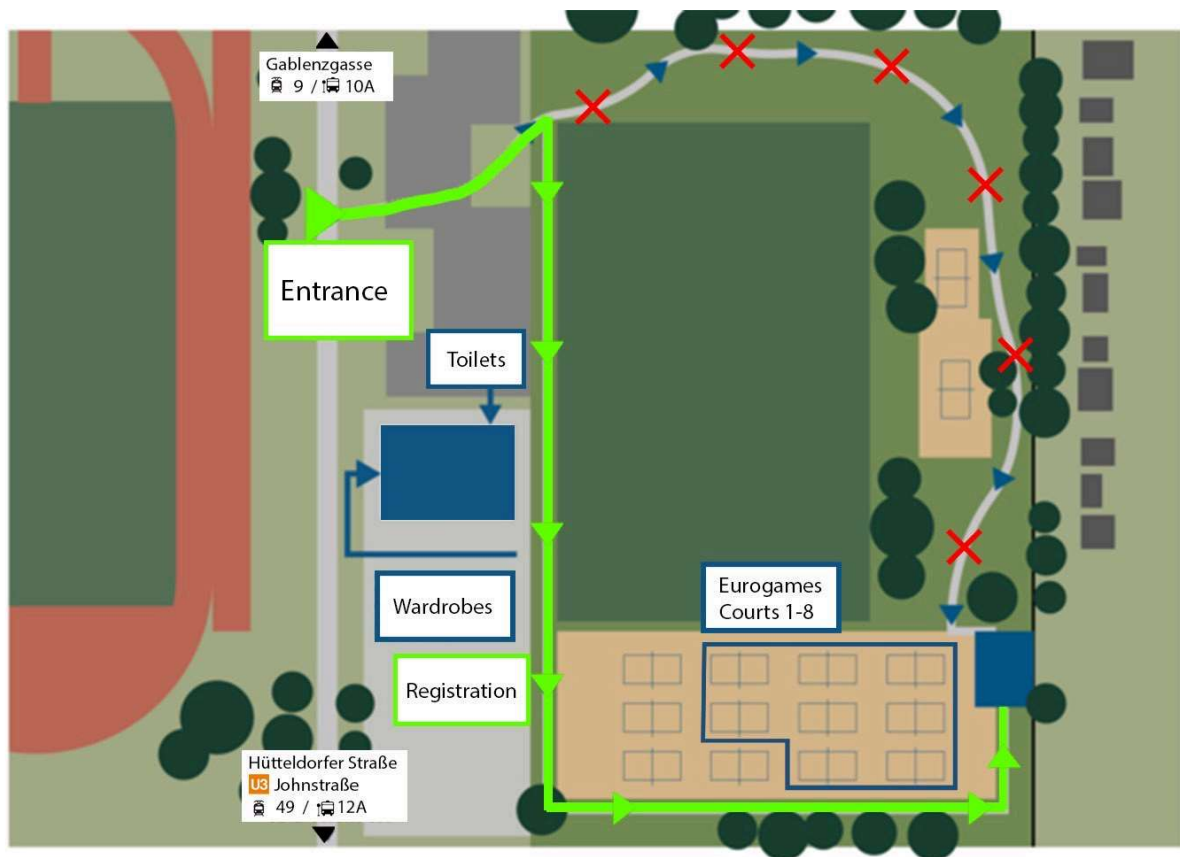

Beachvolleyball Tournament EuroGames Vienna 2024

18.-19.7.2024

General information

Location

The Beachvolleyball tournament takes place at **Beachvolleyballzentrum Schmelz** (Auf der Schmelz 10, 1150 Vienna). You can get there with the tube line U3, tram 9 and 49 as well as bus lines 10A and 12A.

We have 8 courts, two changing rooms with showers, separated toilets and outdoor showers.

Catering & Drinks

There is a tap for drinking water right next to the courts.

On both days we will provide coffee and tea for you from morning. For catering we will prepare a snack, where you can help yourself for a free donation. The snack is organised by

Please clean the courts after each game to allow the following players to play on optimal sand.

Schedule

The entrance will be open at 8:30 a.m. on both tournament days. On Thursday there will be a short welcome at 9 a.m..

Some tournament specific rules:

- Two sets are played to 21 points (2 points difference), with each game being limited to 40 minutes (the current point is still being played).
- In the group phase, sets and matches can end in a tie. In the knockout phase, the team with more ball points after 2 sets wins. (if there is a tie too, a deciding ball is played)
- In matches with a medal decision, the game is played in 2 winning sets. The 3rd set is played to 15 points. (no time limit)
- If one team does not show up on time (with a buffer), the game goes 2-0 to the other team.
- Time-outs are not permitted.
- The sides of the pitch are swapped every 7 points.